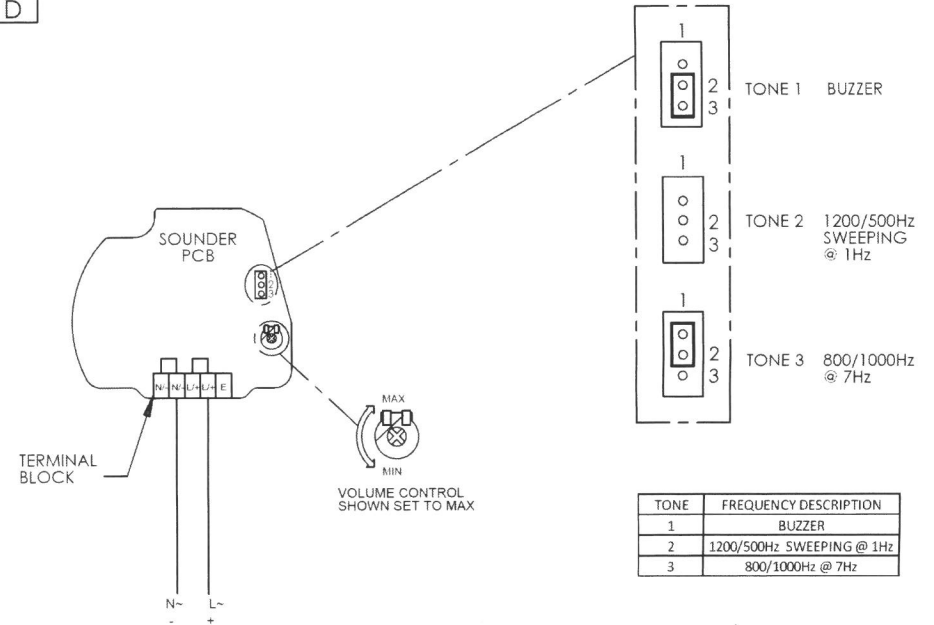

A

SPECTRA

Trumpet Horn
IP Rating: IP65
Temp: -25 °C to +50 °C
Unit weight: 148g
CE

Order code Voltage
H100T030G 12-30V AC/DC
• 12V dc 10mA
• 24V dc 24mA
• 12V ac 50/60Hz 30mA
• 24V ac 50Hz 62mA

H100T230G 40-260V AC/DC
• 48V dc 15mA
• 48V ac 50/60Hz 25mA
• 115V dc 6mA
• 230V dc 3mA
• 115V ac 50/60Hz 19mA
• 230V ac 50/60Hz 10mA

H100 T

Dimensions : 94.2 x 177.5mm
1.5mm² terminals
Cable entry: 1 x 5-7mm push
through grommet

D

B

- **⚠ ATTENTION:** Installation must be carried out by an electrician in compliance with the latest codes and regulations.
- **⚠ ATTENTION:** Disconnect from power source before installation or service to prevent electric shock.

C

D152-00-001-US_SHT_1_GS(E)