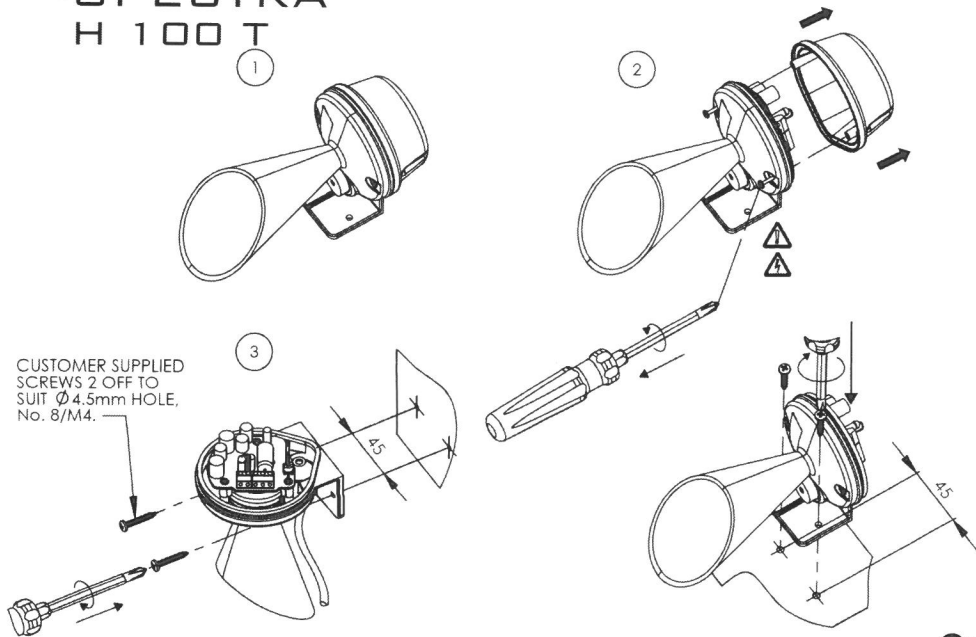

A SPECTRA H 100 T